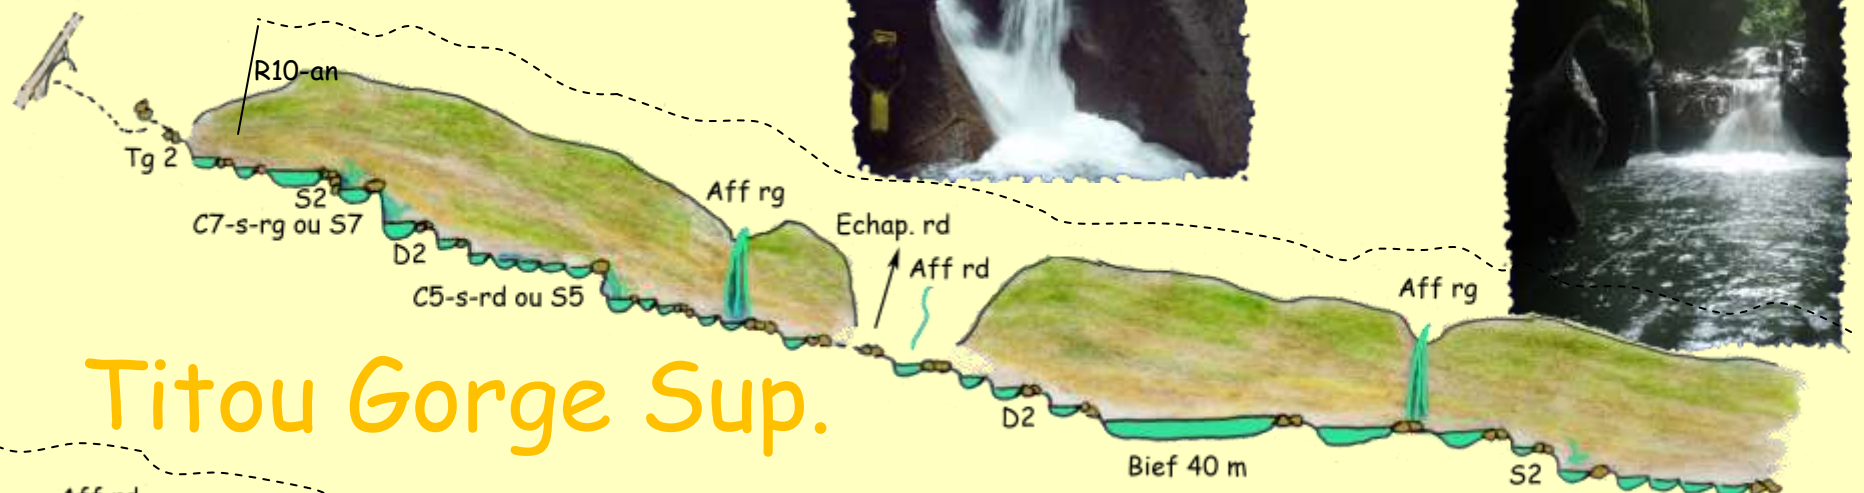

Route du  
Fresh Water Lake

# Titou Gorge Sup.

Dominique, Parish of St George,  
Fresh Water Lake, Laudat.  
Avril 2010