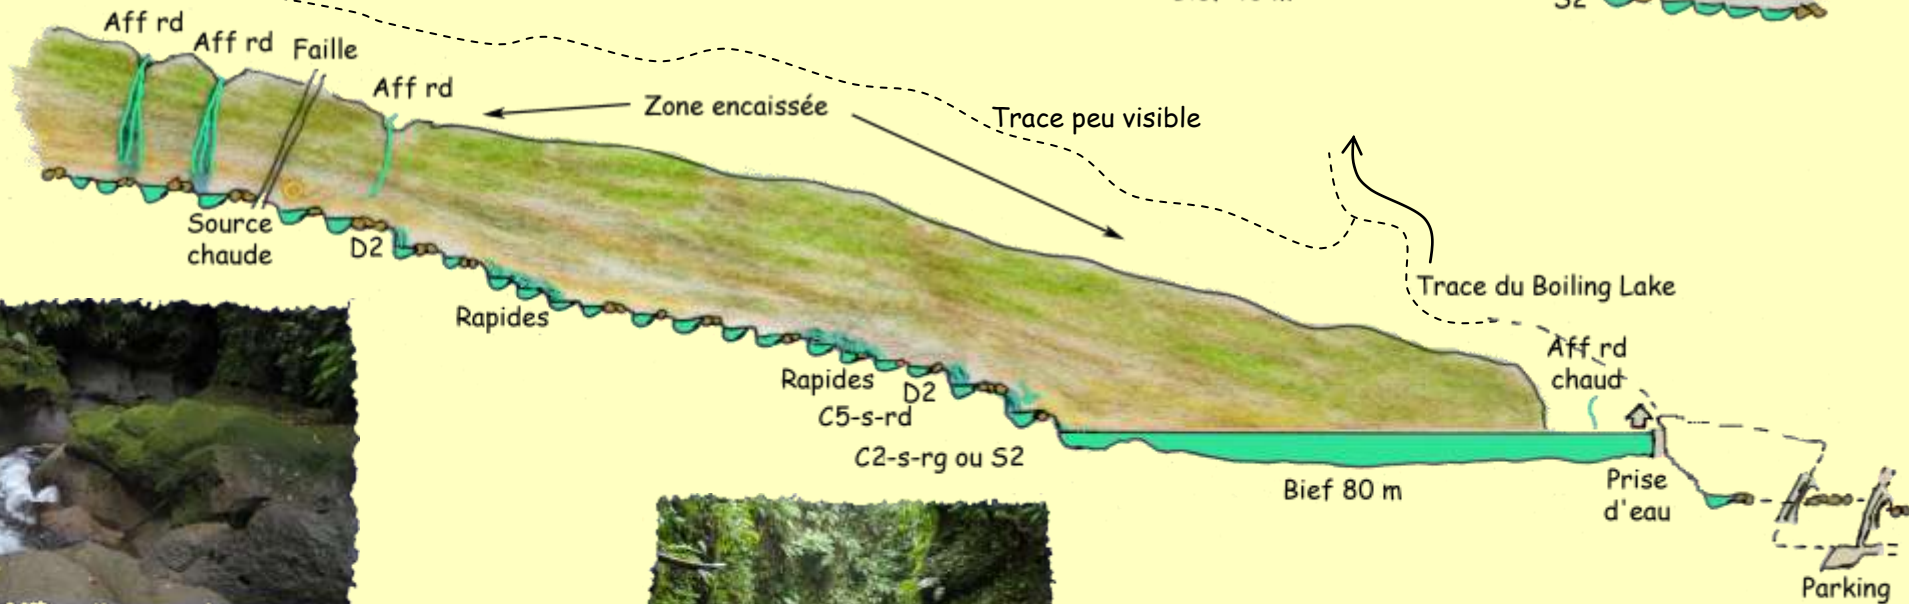

Route du  
Fresh Water Lake

# Titou Gorge Sup.

Dominique, Parish of St George,  
Fresh Water Lake, Laudat.  
Avril 2010